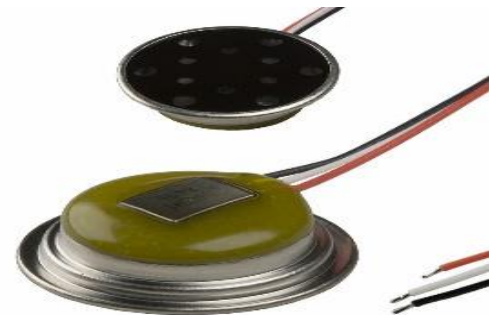

SENTRI Patented Proprietary "Best In Class" Features

Tri-Frame Analysis Proprietary Rights: Enables detection of a gunshot... a near impossible action... WHY?

1. A gunshot is a **Hair Thin Acoustic Event**
2. A gunshot consists of **3 FRAMES**

To detect a gunshot at a high rate of 98% the system must be able to...

**CAPTURE ALL 3 FRAMES OF THE GUNSHOT:
THE RISE... THE PEAK... AND THE FALL**