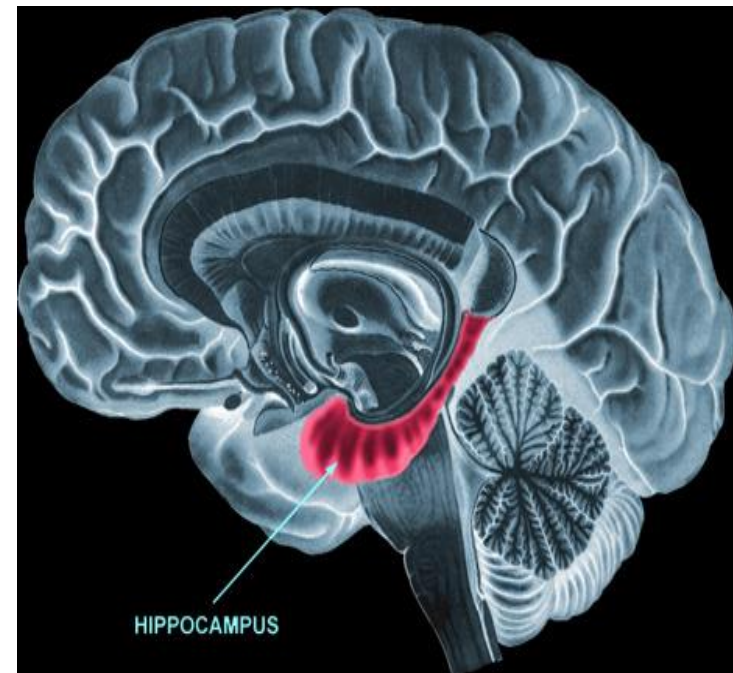

DSNN (Dynamic Synapse Neural Net) Hippocampus... Biological Basis For Pattern Recognition, Real Time Learning, Memory

SDI Owns DSNN Proprietary Rights:

- Enables recognition of any type of pattern...
  all five senses
- Enables conversion of short-term memories
  to new long-term memories
- Enables linking of features such as facial to
  a name
- Enables associations between events such
  as those that proceed mass shootings
- Linking sequences of events to form
  "episodes"...