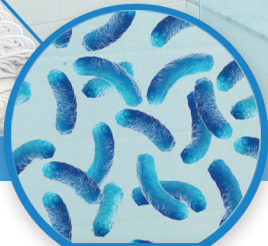

# CLEAN. CLEAR. HYGIENIC SHOWER GLASS.

Reduce the growth of bacteria for the lifetime of your shower glass while making it easier to clean with Diamon-Fusion® protective coating.

Test results from the Department of Coatings & Polymeric Materials, North Dakota State University (Fargo, ND), an independent testing laboratory.